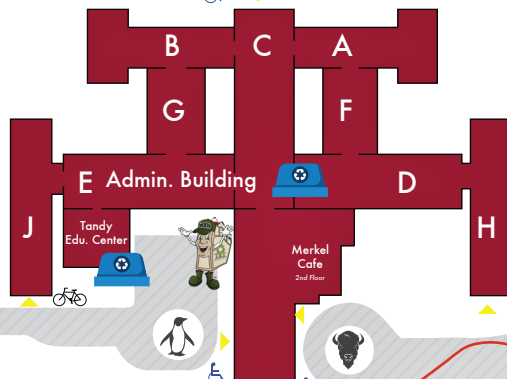

41st Street

OU Tulsa SCHUSTERMAN CENTER

OU Health Physicians
Schusterman
Center
Clinic

2 HOUR VISITOR PARKING

2 HOUR VISITOR PARKING

Parking Garage
(Patient-only parking on
1st floor & 1st floor ramp)

Stuart Square

Founders Student Center
Innovation Commons

Schusterman Library

Yale Avenue

Parking

Venue location
Founders Hall
Perkins Auditorium
Learning Center

Parking

To Interstate 44

- Handicap Parking
- Bike Rack
- Tulsa Transit Bus Stop
- Building Entrance
- Parking
- Recycling Can
- Mr. Murph Container