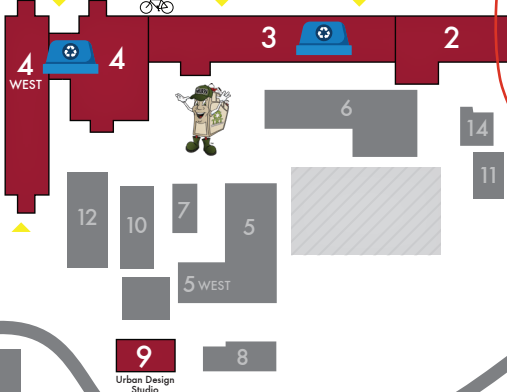

41st Street

OU Tulsa SCHUSTERMAN CENTER

OU Health Physicians
Schusterman
Center
Clinic

2 HOUR VISITOR PARKING

2 HOUR VISITOR PARKING

Parking Garage
(Patient-only parking on
1st floor & 1st floor ramp)

Stuart Square

Founders Student Center
Innovation Commons

Schusterman Library

Yale Avenue

Parking

Venue location
Founders Hall
Perkins Auditorium
Learning Center

Parking

To Interstate 44

- Handicap Parking
- Bike Rack
- Tulsa Transit Bus Stop
- Building Entrance
- Parking
- Recycling Can
- Mr. Murph Container